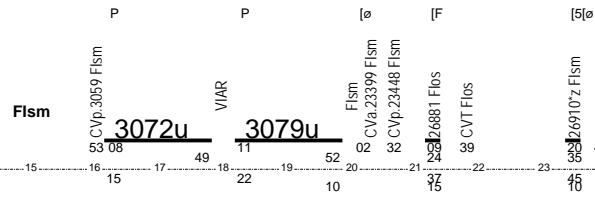

Flsm	Lav	Cef	Cfx	Km	Not	Rip
	7:52	3:06	3:20	208	No	23:37

GA1640 - A6 - GG2

62 [15:53][22:05]

BASE