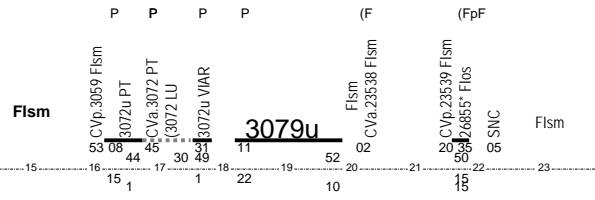

62 [15:53][23:45]

Festivi/Prefestivi

Flsm	Lav	Cef	Cfx	Km	Not	Rip
	7:52	3:06	3:20	208	No	23:37

GA1640 - A6 - GG2

62 [15:53][22:05]

BASE

Flsm	Lav	Cef	Cfx	Km	Not	Rip
	6:12	2:29	2:39	165	No	25:17

GA1391 - A1 - GG83