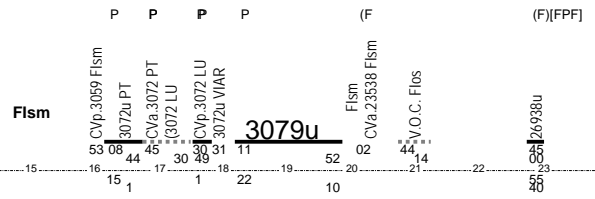

Flsm	Lav	Cef	Cfx	Km	Not	Rip
	7:47	2:29	2:39	165	No	23:42

GA1640 - A2 - GG17

62 [15:53][23:45]

Venerdi [F][PF]